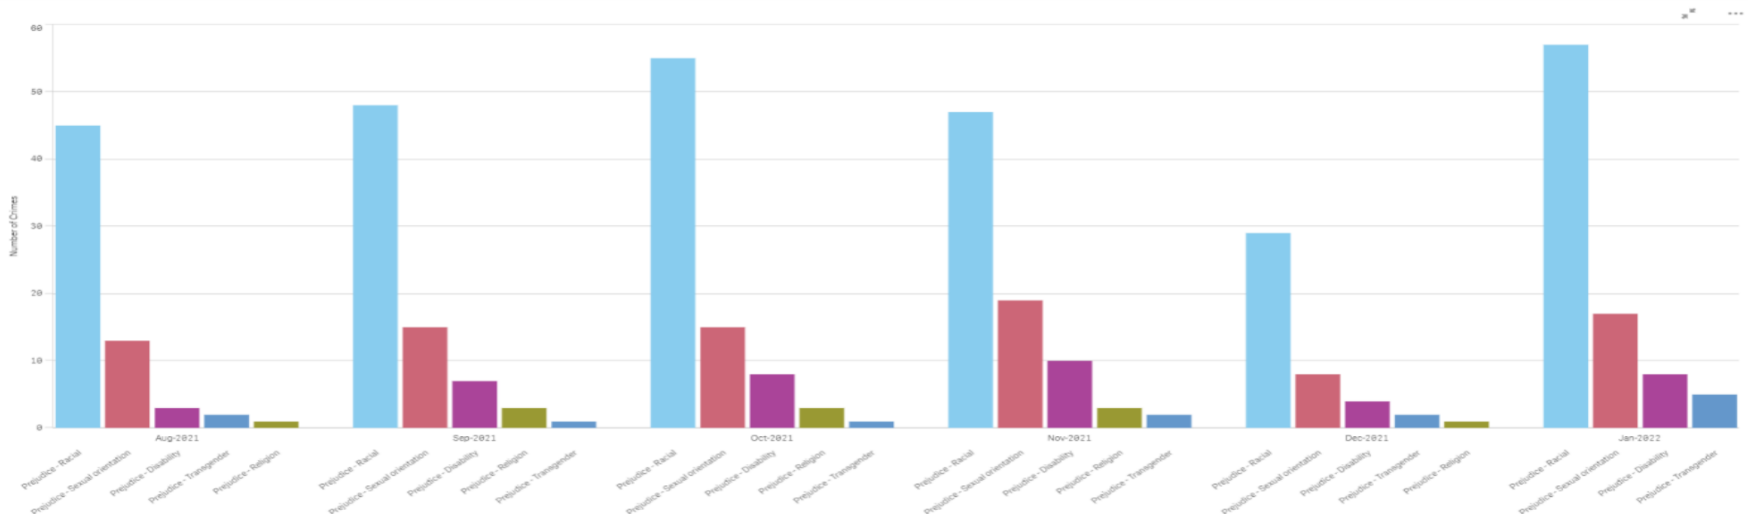

Performance – Hate Crime overview

Force

- Hate crime across the Force in January has returned to a post-Covid norm following an exceptional low in December 2021. 85 Hate crimes were reported in January 2022 across all strands except religion (versus an average of 66.2 over a 24-month period).
- Due to restrictions since the Covid pandemic, seasonal trends have been skewed, however racial and sexual orientation strands (strands with more notable volumes) are showing signs of returning to expected seasonal highs and lows.

Force Hate Crime (6 months to January 2022)

Trowbridge CPT

	Number of Crimes	Change (n)	Change (%)
Total	114	20	21.3%
Prejudice – Racial	66	15	29.4%
Prejudice – Sexual orientation	26	10	62.5%
Prejudice - Disability	15	-9	-37.5%
Prejudice - Religion	5	1	25.0%
Prejudice - Transgender	2	-1	-33.3%

Year on year comparison February 2021 to January 2022 (note: an individual crime can be tagged with more than one prejudice type e.g. sexual orientation & transgender)